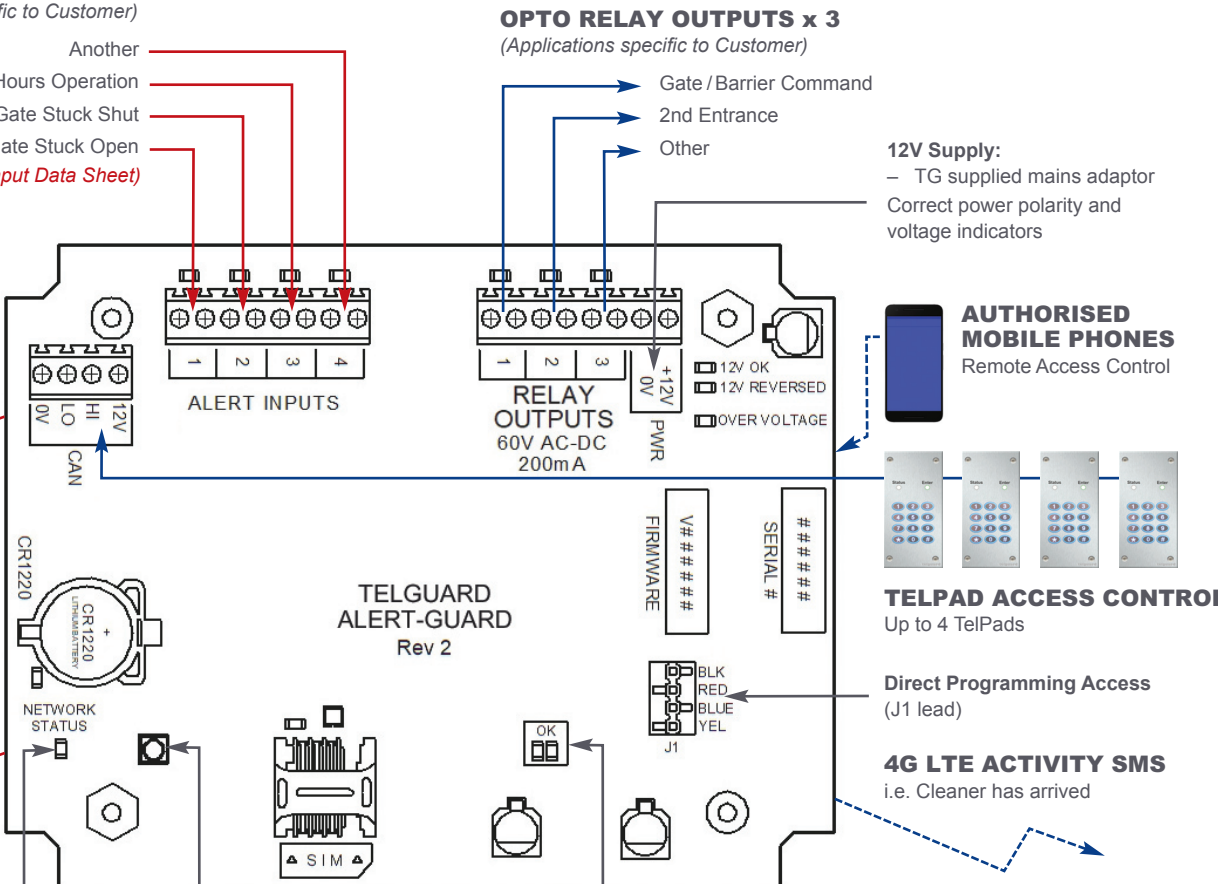

- Another
- Out of Hours Operation
- Gate Stuck Shut
- Gate Stuck Open

(See enclosed Auxiliary Input Data Sheet)

OPTO RELAY OUTPUTS x 3

(Applications specific to Customer)

- Gate / Barrier Command
- 2nd Entrance
- Other

12V Supply:

- TG supplied mains adaptor
- Correct power polarity and voltage indicators

4G LTE ALERT SMS

Up to 10 people x 4 auxiliary message types (relating to triggered Aux Input)

Alert SMS will be attempted 3 times per message

4G LTE BACK UP VOICE CALL ALERT

The first person + up to 10 people x 4 pre-recorded messages (relating to triggered Aux Input)

Back Up Voice Call Alert will be activated if Alert SMS fails to be delivered

TECHNICAL

- Complete kit, optional 4G LTE SIM card* power supply and internal antenna (external antenna opt extra)
- 4G LTE backwards compatible, allowing access across 4G, 3G, 2G networks
- A Site Signal Network Test to be undertaken before installation (performance is reliant on continuous network coverage)
- Antenna should be sited to optimise signal strength
- Must not be installed in a damp location without additional protection
- 900 Authorised numbers
- 400 PIN Access Codes
- Internal Time Clock x 9 time profiles allowing zone activities and overrides
- Built in Interface for TelPad via CANbus
- Remotely programmable through **COMMTEL ALERT One** App. Download at www.commtel.tech
- Customised Text Alerts
- Activity Logs built in for diagnostics and history