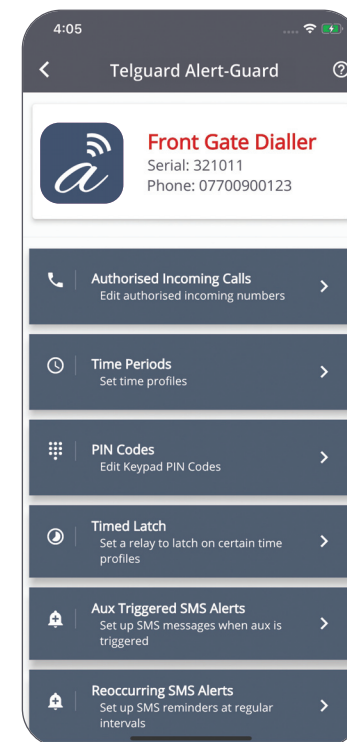

Network Status:
BLUE flashing = Online
BLUE continuous = Not Online

Internal OR Optional External Antenna

OK (Signal Strength):
GREEN Flashing with number of flashes/pause = Connected to Network with Network strength
GREEN Flashing with 1 second pulses = Not connected to the Network

TECHNICAL

- Complete kit, optional 4G LTE SIM card* power supply and internal antenna (external antenna opt extra)
- 4G LTE backwards compatible, allowing access across 4G, 3G, 2G networks
- A Site Signal Network Test to be undertaken before installation (performance is reliant on continuous network coverage)
- Antenna should be sited to optimise signal strength
- Must not be installed in a damp location without additional protection
- 900 Authorised numbers
- 400 PIN Access Codes
- Internal Time Clock x 9 time profiles allowing zone activities and overrides
- Built in Interface for TelPad via CANbus
- Remotely programmable through **COMMTEL ALERT One** App. Download at www.commtel.tech
- Customised Text Alerts
- Activity Logs built in for diagnostics and history

*Subject to activation order

CONTROLLING REMOTE EQUIPMENT, WITHOUT THE NEED FOR AUDIO.

ALERTING OWNERS OF MISUSE, ABUSE OR UNAUTHORISED ACTIVITY.

4G LTE ALERT-GUARD | DOOR, GATE & BARRIER

OPERATIONAL FEATURES & CONTROLS

OPERATIONS

PROGRAMMING VIA **COMMTEL ALERT One APP**

Download from www.commtel.tech

- Please pay particular attention to the Safety Message Contents included on the App front page (*View Safety Message*).
- Click the button on each page for additional Help/Guidance