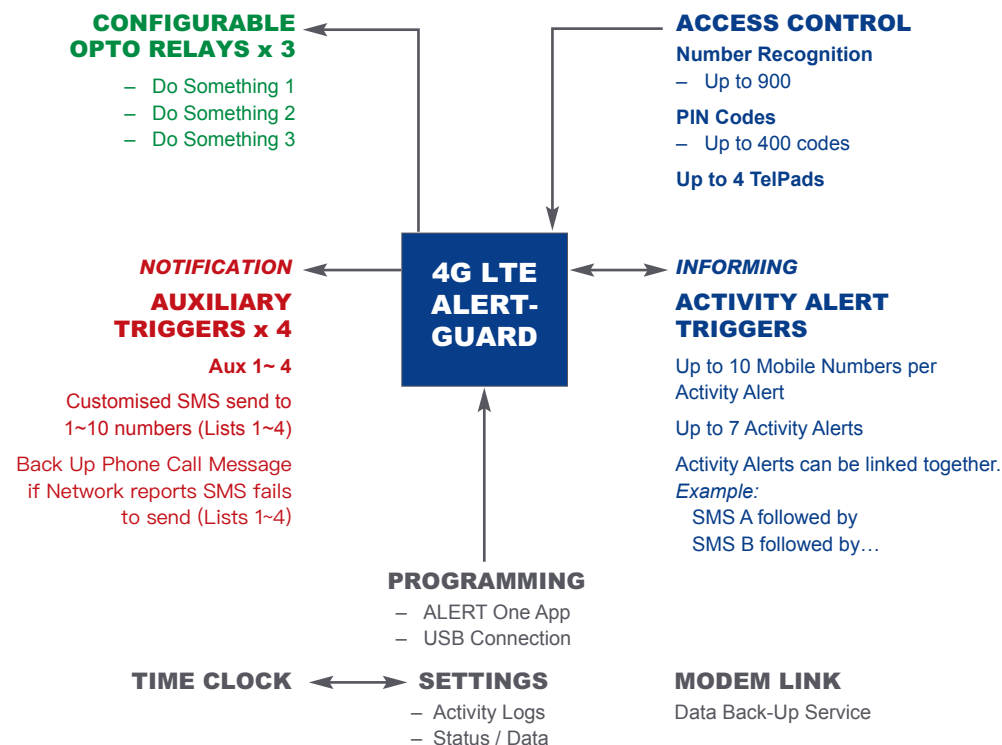

Network Status:
BLUE flashing = Online
BLUE continuous = Not Online

Internal OR Optional External Antenna

OK (Signal Strength):
GREEN Flashing with number of flashes/pause = Connected to Network with Network strength
GREEN Flashing with 1 second pulses = Not connected to the Network

TECHNICAL

- Complete kit, optional 4G LTE SIM card* power supply and internal antenna (external antenna opt extra)
- 4G LTE backwards compatible, allowing access across 4G, 3G, 2G networks
- A Site Signal Network Test to be undertaken before installation (performance is reliant on continuous network coverage)
- Antenna should be sited to optimise signal strength
- Must not be installed in a damp location without additional protection
- 900 Authorised numbers
- 400 PIN Access Codes
- Internal Time Clock x 9 time profiles allowing zone activities and overrides
- Built in Interface for TelPad via CANbus
- Remotely programmable through **COMMTEL ALERT One** App. Download at www.commtel.tech
- Customised Text Alerts
- Activity Logs built in for diagnostics and history

*Subject to activation order

CONTROLLING REMOTE EQUIPMENT, WITHOUT THE NEED FOR AUDIO.

ALERTING OWNERS OF MISUSE, ABUSE OR UNAUTHORISED ACTIVITY.

4G LTE ALERT-GUARD | DOOR, GATE & BARRIER

OPERATIONAL FEATURES & CONTROLS

OPERATIONS

PROGRAMMING VIA **COMMTEL ALERT One APP**

Download from www.commtel.tech

- Please pay particular attention to the Safety Message Contents included on the App front page (*View Safety Message*).
- Click the button on each page for additional Help/Guidance